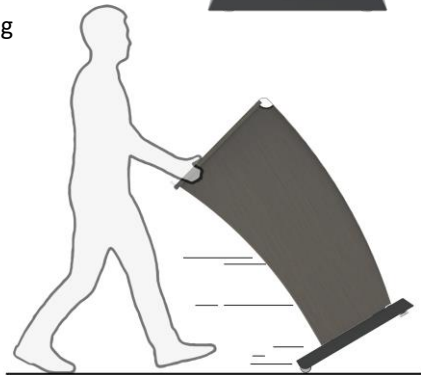

LEX24 Mobile Modern Lectern

Metal Base & Front
offered in black finish only

The unique, modern and sturdy design of this **LEX24** lectern will attract the attention of your audience. It features black power coated metal base and curved front suitable for magnetic logo, two wheels for easier maneuverability, highly resistant thermowrap panels with shelf compartments, and a large reading surface with pen/paper stop.

Standard Features

- Large 22" W x 20" D Highly resistant thermowrap surf(x) work surface with pen/paper stop.
- Wheels on base for easy maneuvering.
- 1x fixed and 1x adjustable self for document storage.
- Power coated metal base and curved front (BLACK ONLY).
- 2 wheels for easier maneuverability and levelers on front.
- Ships assembled.

Specifications

Model: LEX24
Width: 22.5"
Depth: 25.0"
Height: 44.0"

Finishes:

The information contained in this drawing is the sole property of Audio Visual Furniture International. Any reproduction in part or as a whole without the written permission of Audio Visual Furniture International is prohibited. We can build or modify stock configurations to suit customer specifications. Please contact us to discuss how this service can help meet your needs. Some quantity restrictions may apply. Specification subject to change without notice. Computers, cameras, monitors, etc. are shown to illustrate product usage and are not included unless otherwise noted.