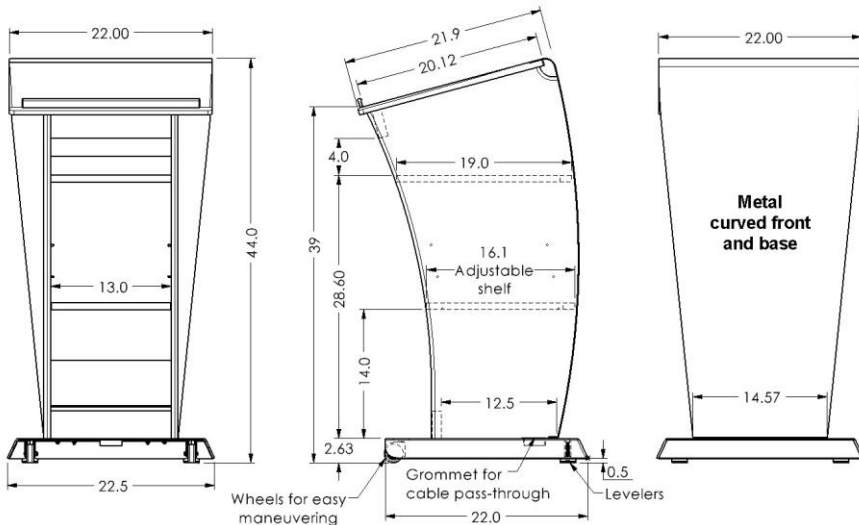

LEX24 Mobile Modern Lectern

Metal Base & Front
offered in black finish only

The unique, modern and sturdy design of this **LEX24** lectern will attract the attention of your audience. It features black power coated metal base and curved front suitable for magnetic logo, two wheels for easier maneuverability, highly resistant thermowrap panels with shelf compartments, and a large reading surface with pen/paper stop.

Standard Features

- Large 22" W x 20" D Highly resistant thermowrap surf(x) work surface with pen/paper stop.
- Wheels on base for easy maneuvering.
- 1x fixed and 1x adjustable self for document storage.
- Power coated metal base and curved front (BLACK ONLY).
- 2 wheels for easier maneuverability and levelers on front.
- Ships assembled.

Specifications

Model: LEX24
Width: 22.5"
Depth: 25.0"
Height: 44.0"

Finishes:

The information contained in this drawing is the sole property of Audio Visual Furniture International. Any reproduction in part or as a whole without the written permission of Audio Visual Furniture International is prohibited. We can build or modify stock configurations to suit customer specifications. Please contact us to discuss how this service can help meet your needs. Some quantity restrictions may apply. Specification subject to change without notice. Computers, cameras, monitors, etc. are shown to illustrate product usage and are not included unless otherwise noted.